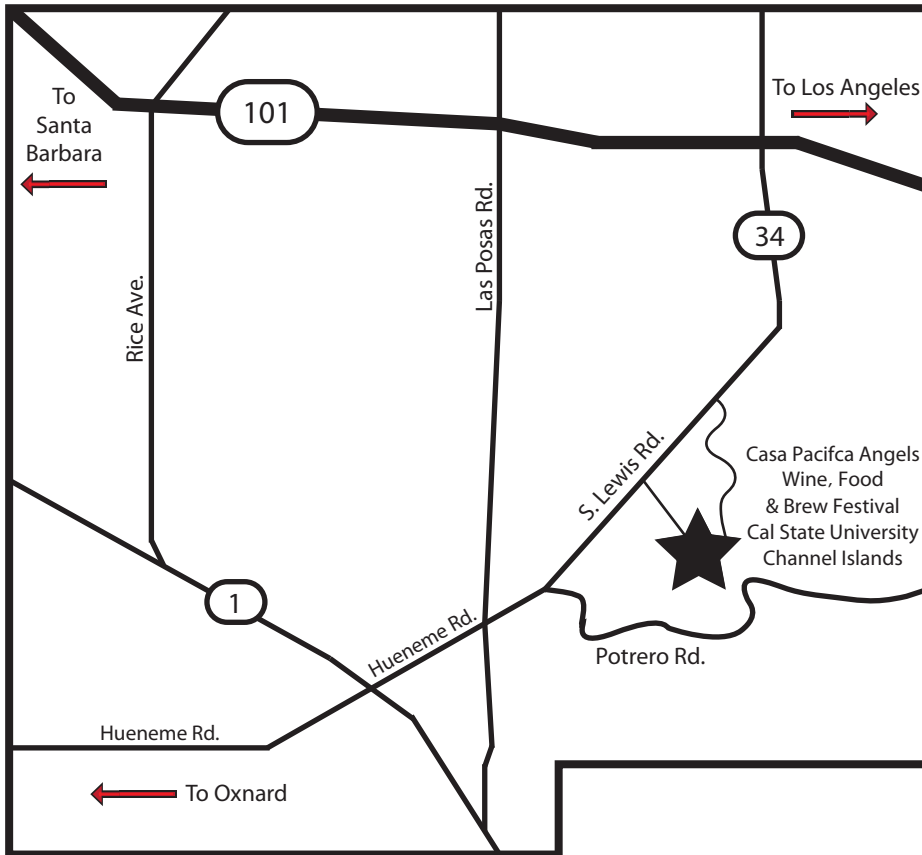

Map to:
Casa Pacifica Angels
Wine, Food & Brew Festival

SUNDAY, JUNE 3rd, 2018

California State University
Channel Islands
 One University Drive,
 Camarillo, CA 93012

Map not to scale

VIP Ticket Holders

Enter on Camarillo Street

Follow the signs to the color lot of the parking pass.

Parking pass must be visible.

(Admission into event at 12 noon)

General Admission Ticket Holders

Enter on University Drive

(Admission into event at 1:00 p.m.)

Follow signs to parking.